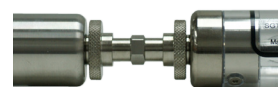

Super Clean™ Gas Filters

Simply the best

Click-On Inline Type

Click-On Re-usable "Quick connect" fittings
Install only one time re-usable click-on fitting connectors on gas line. Exchange used traps within seconds

Click-On Double Connector
Easily connect two click-on cartridges

www.sgt-nl.com/wheretobuy
To get more information
on where to buy our inline Filters.