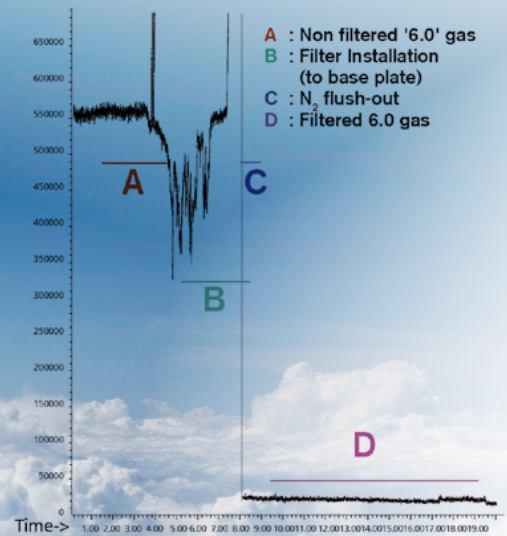

Super Clean™ Gas Filters

Simply the best

Helium Specific Cartridge

New cartridge is operational within 10 min. after Installation (3 x faster than other brands)

Especially produced under strict He-conditions: no „disturbs“ from Ar or N₂ in MS